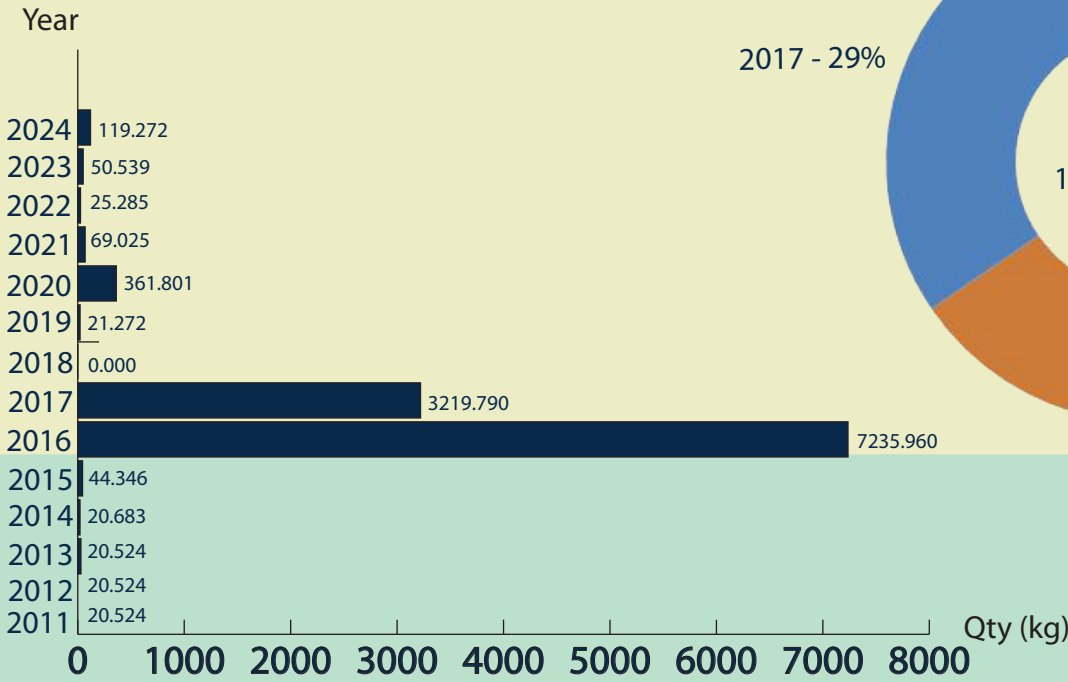

# SEIZURE OF LOCAL CANNABIS

## 2013 - 2024

## 2024

Qty (In kilograms)

- 05 Incidents Reported
- 119.272 kg of local Cannabis Rcovered
- 06 Suspects Apprehended