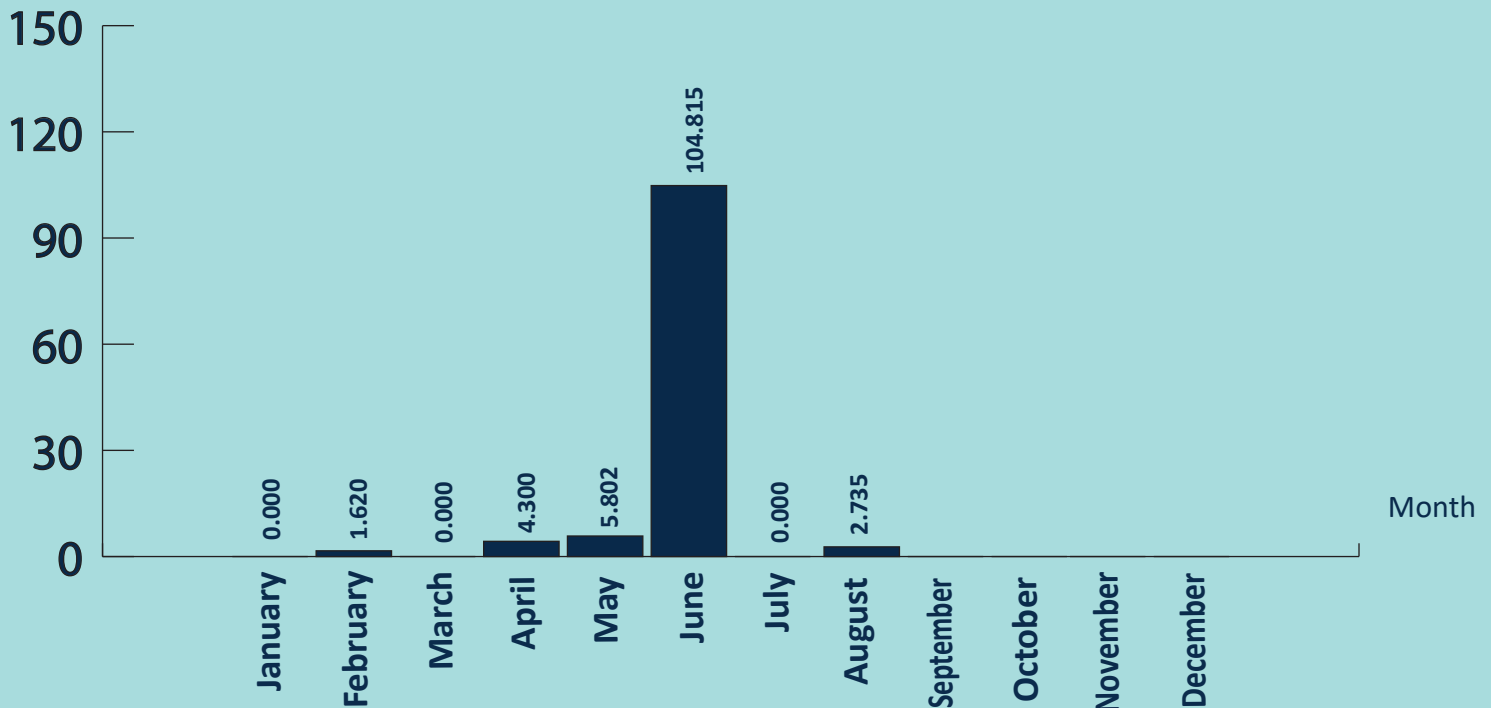

# SEIZURE OF LOCAL CANNABIS

## 2024

Qty (In kilograms)

- 05 Incidents Reported
- 119.272 kg of local Cannabis Rcovered
- 06 Suspects Apprehended