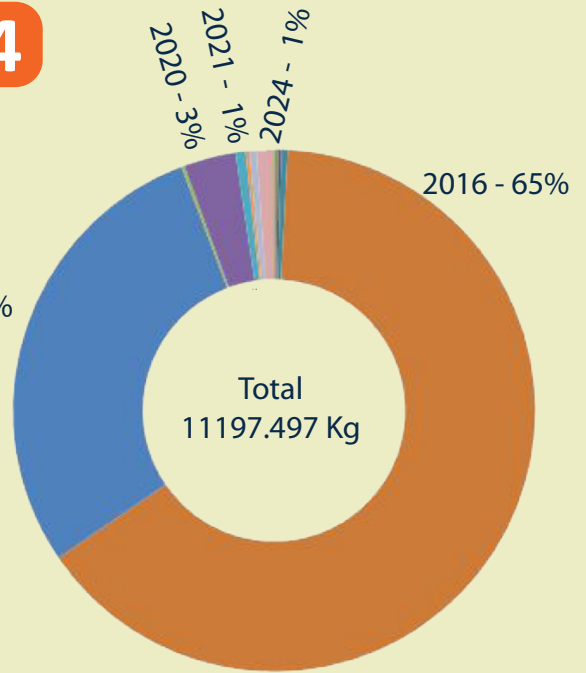

# SEIZURE OF LOCAL CANNABIS

## 2024

Qty (In kilograms)

- 05 Incidents Reported
- 119.272 kg of local Cannabis Rcovered
- 06 Suspects Apprehended